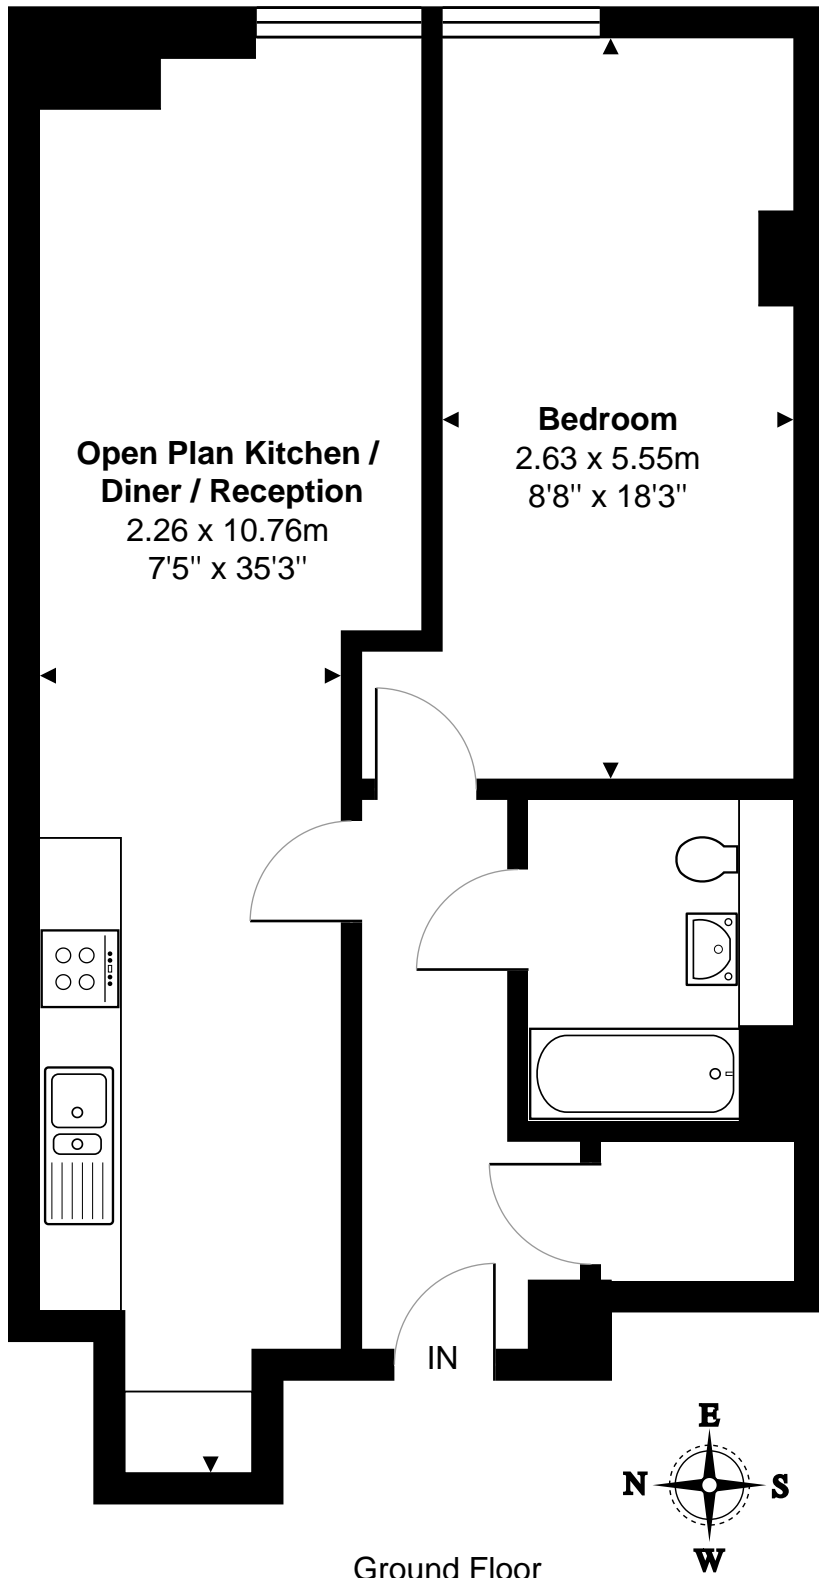

Carlow House, NW1

Total Area: 55.4 m² ... 596 ft²

This Floorplan is provided without warranty, of any kind.
Bespoke Plans disclaims any warranty including,
without limitation, satisfaction, quality or accuracy of any dimensions