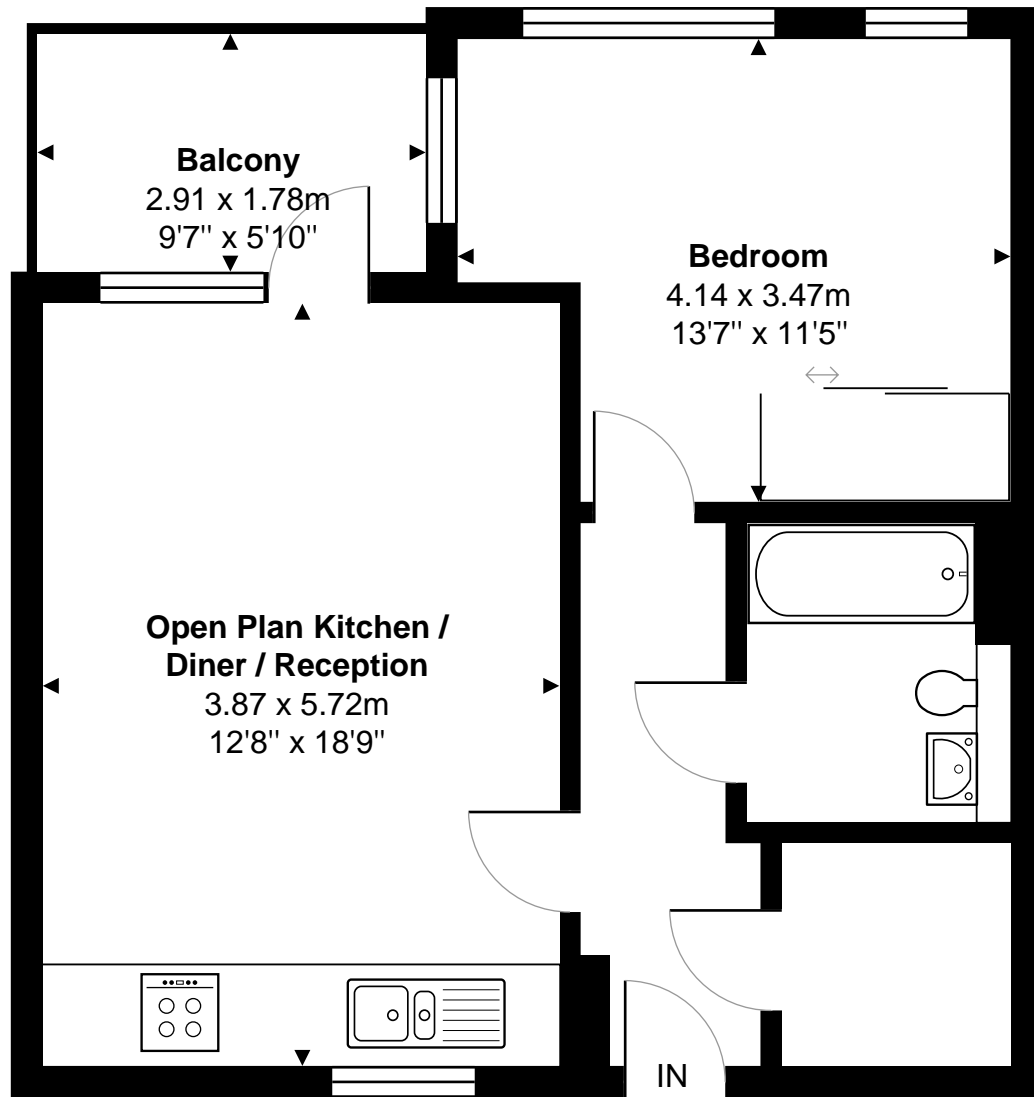

Westgate House, Ealing, W5

Total Area: 49.7 m² ... 535 ft² (excluding balcony)

7th Floor

This Floor plan is provided without warranty, of any kind.
Bespoke Plans disclaims any warranty including,
without limitation, satisfaction, quality or accuracy of any dimensions