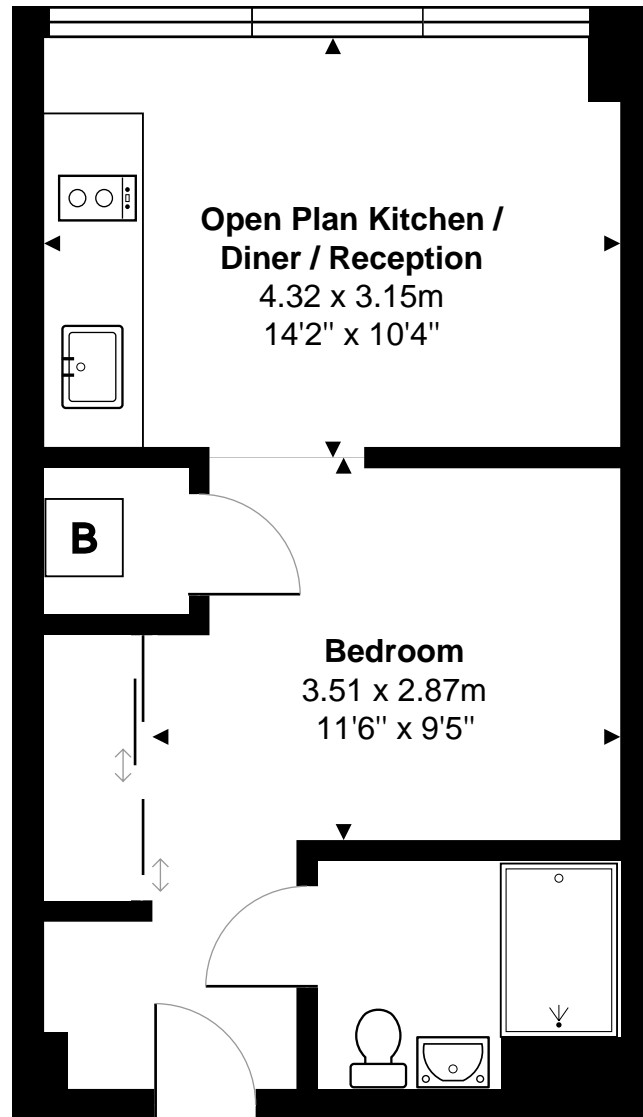

209 Westgate House, W5

Total Area: 34.0 m² ... 366 ft²

This Floor plan is provided without warranty, of any kind.
Bespoke Plans disclaims any warranty including,
without limitation, satisfaction, quality or accuracy of any dimensions