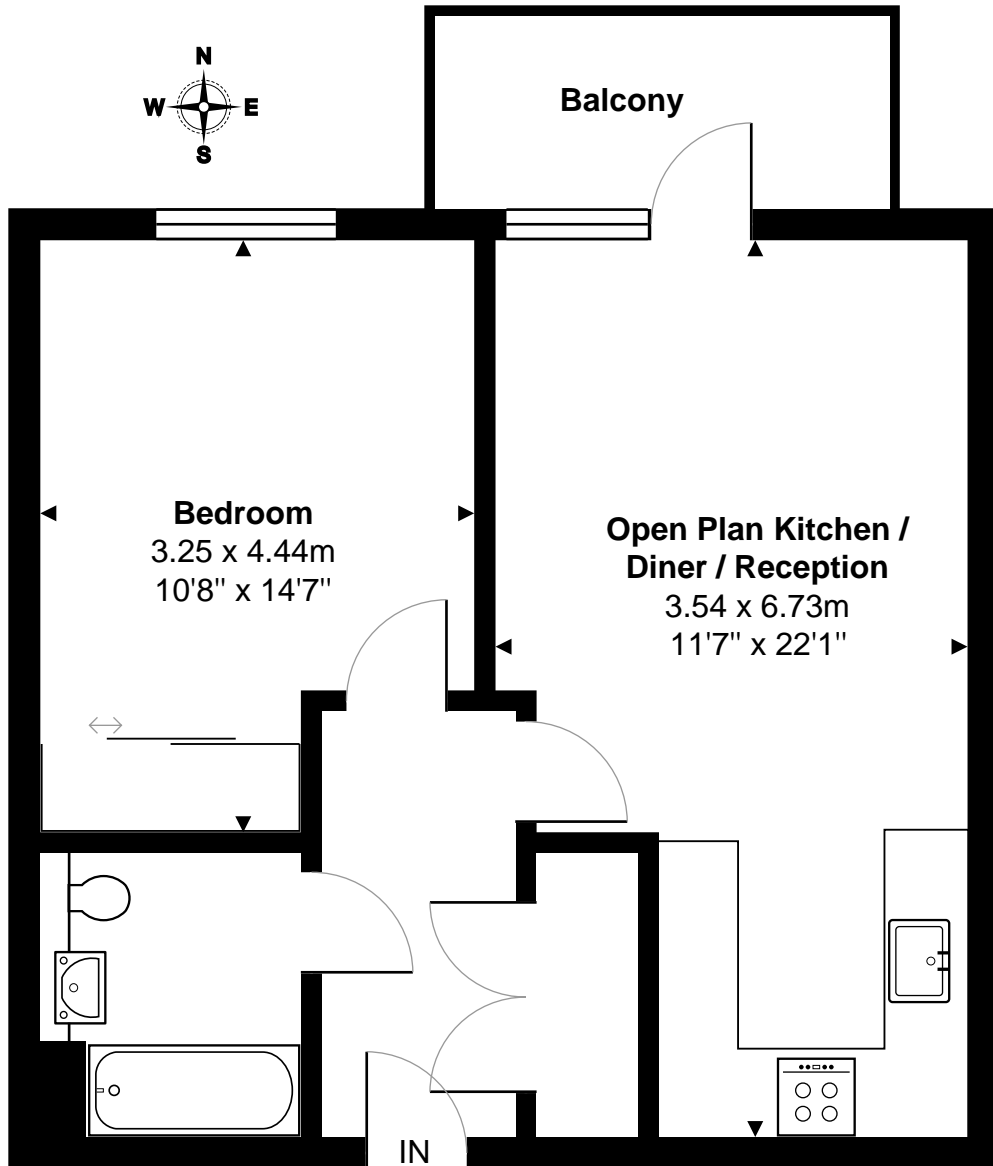

Maritime House, ME17

Total Area: 46.8 m² ... 503 ft² (excluding balcony)

Third Floor

This Floor plan is provided without warranty, of any kind.
Bespoke Plans disclaims any warranty including,
without limitation, satisfaction, quality or accuracy of any dimensions