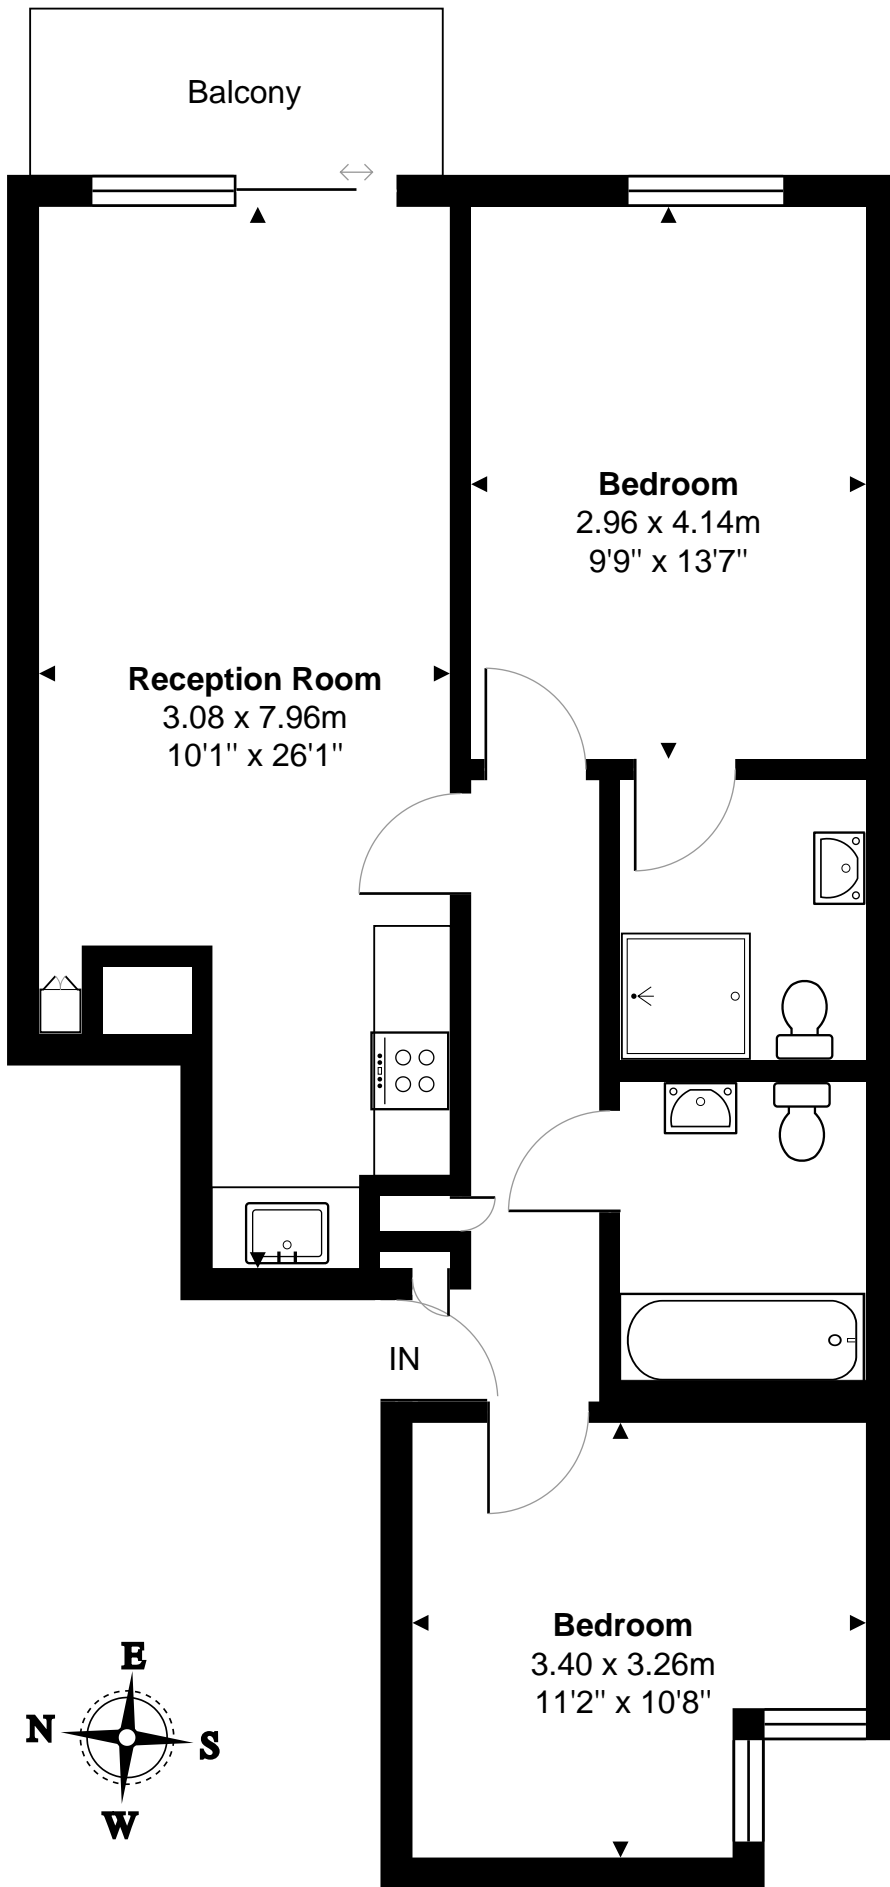

Northdown Street, N1

Total Area: 61.0 m² ... 656 ft²

First Floor

This Floorplan is provided without warranty, of any kind.
Bespoke Plans disclaims any warranty including,
without limitation, satisfaction, quality or accuracy of any dimensions