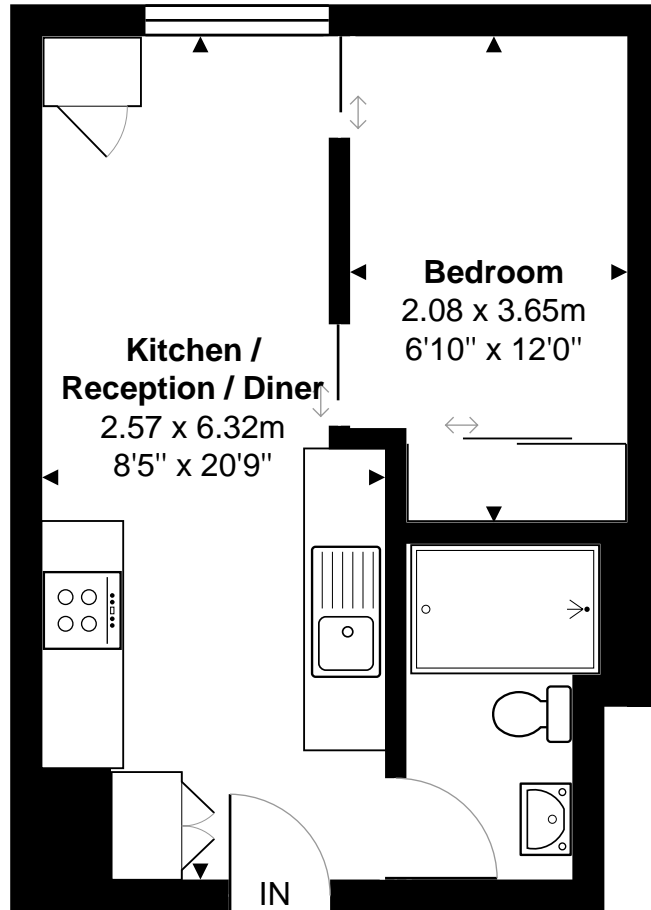

# Randolph Apartments, Bruges Place, NW1

Total Area: 26.9 m<sup>2</sup> ... 289 ft<sup>2</sup>

First Floor

This Floor plan is provided without warranty, of any kind.  
Bespoke Plans disclaims any warranty including,  
without limitation, satisfaction, quality or accuracy of any dimensions