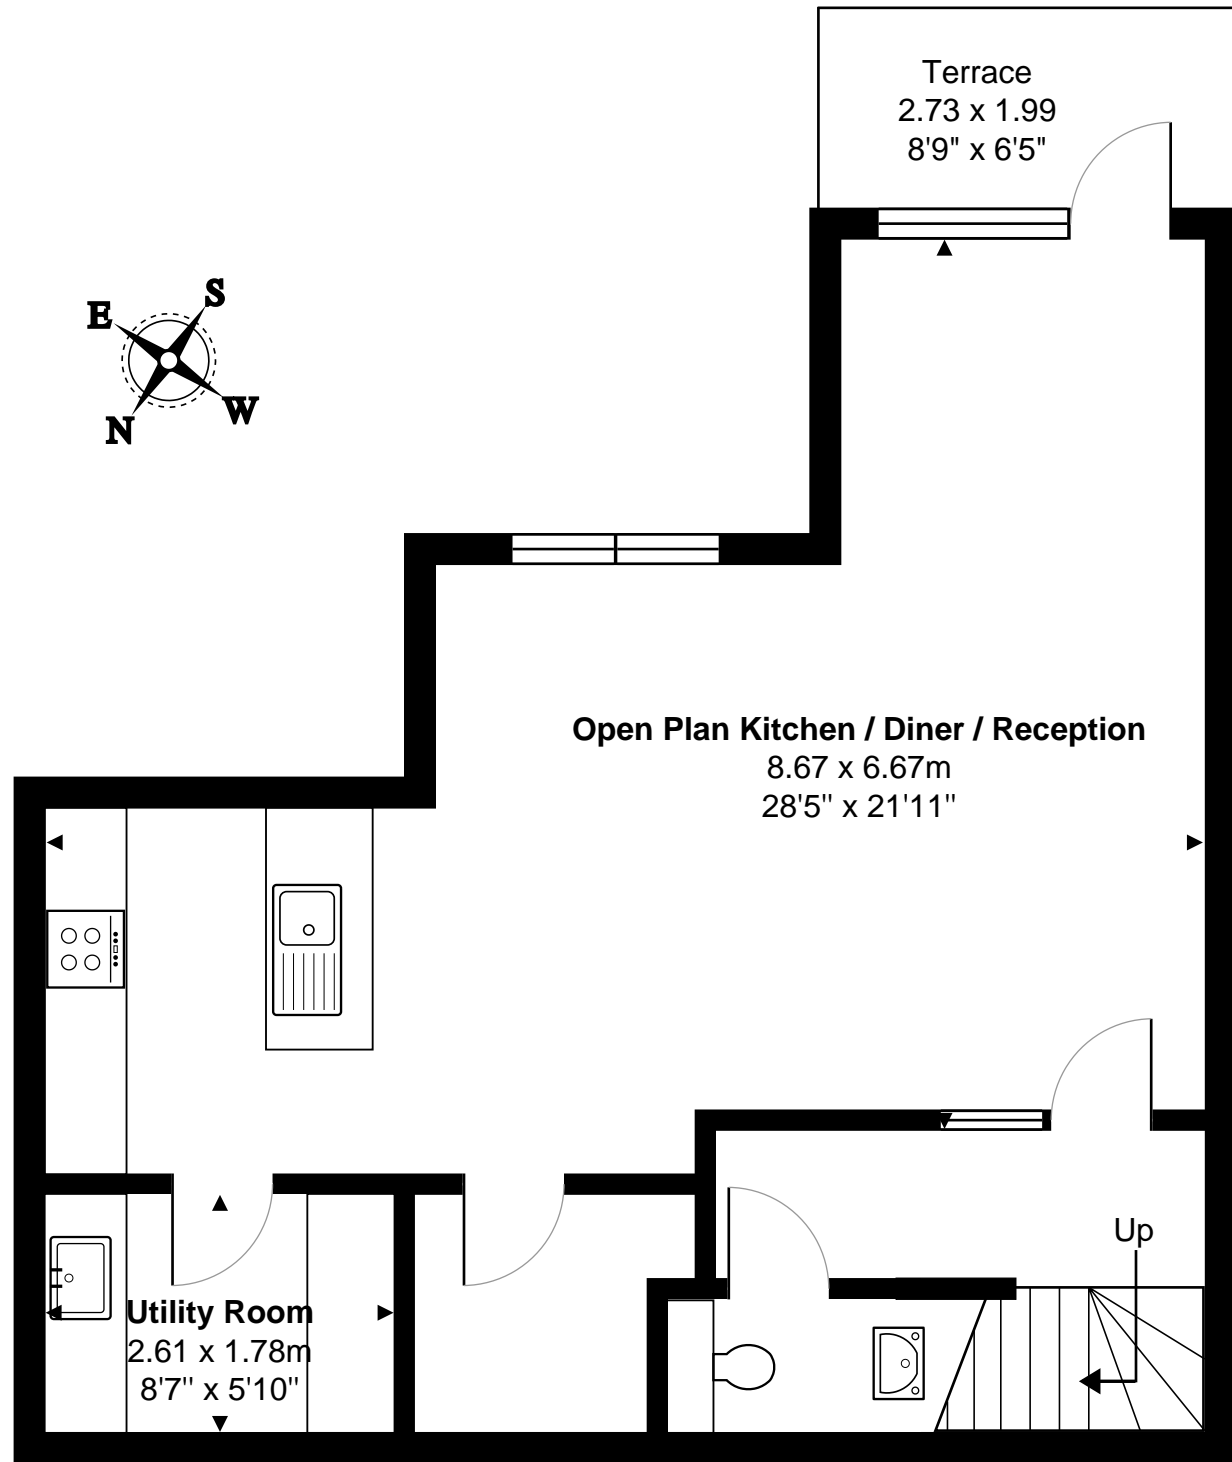

Landau Apartments, SW6

Total Area: 106.5 m² ... 1146 ft²

First Floor

Ground Floor

This Floorplan is provided without warranty, of any kind.
Bespoke Plans disclaims any warranty including,
without limitation, satisfaction, quality or accuracy of any dimensions