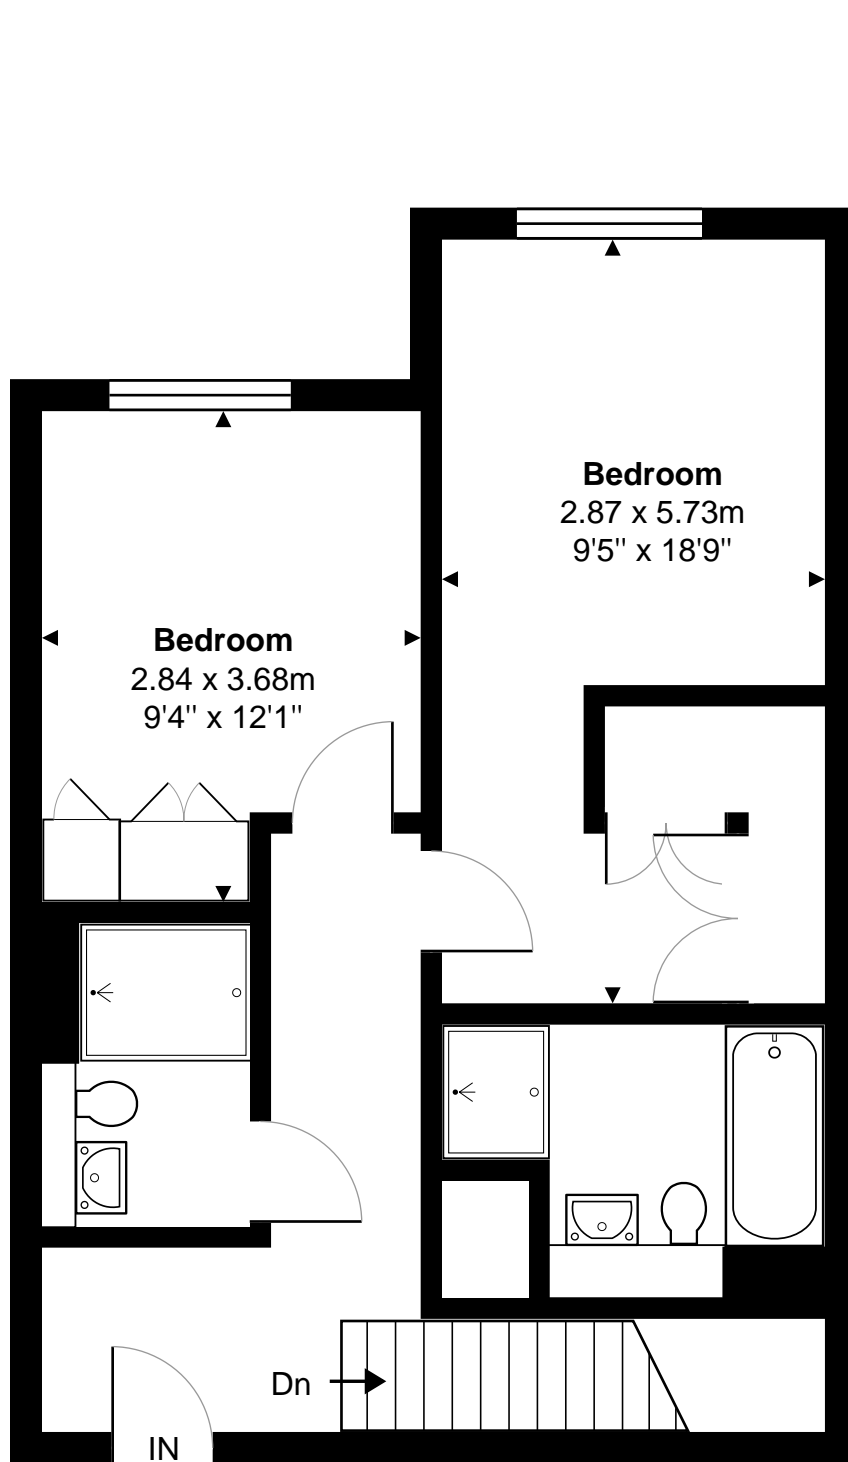

Landau Apartments, SW6

Total Area: 106.5 m² ... 1146 ft²

First Floor

Ground Floor

This Floorplan is provided without warranty, of any kind.
Bespoke Plans disclaims any warranty including,
without limitation, satisfaction, quality or accuracy of any dimensions